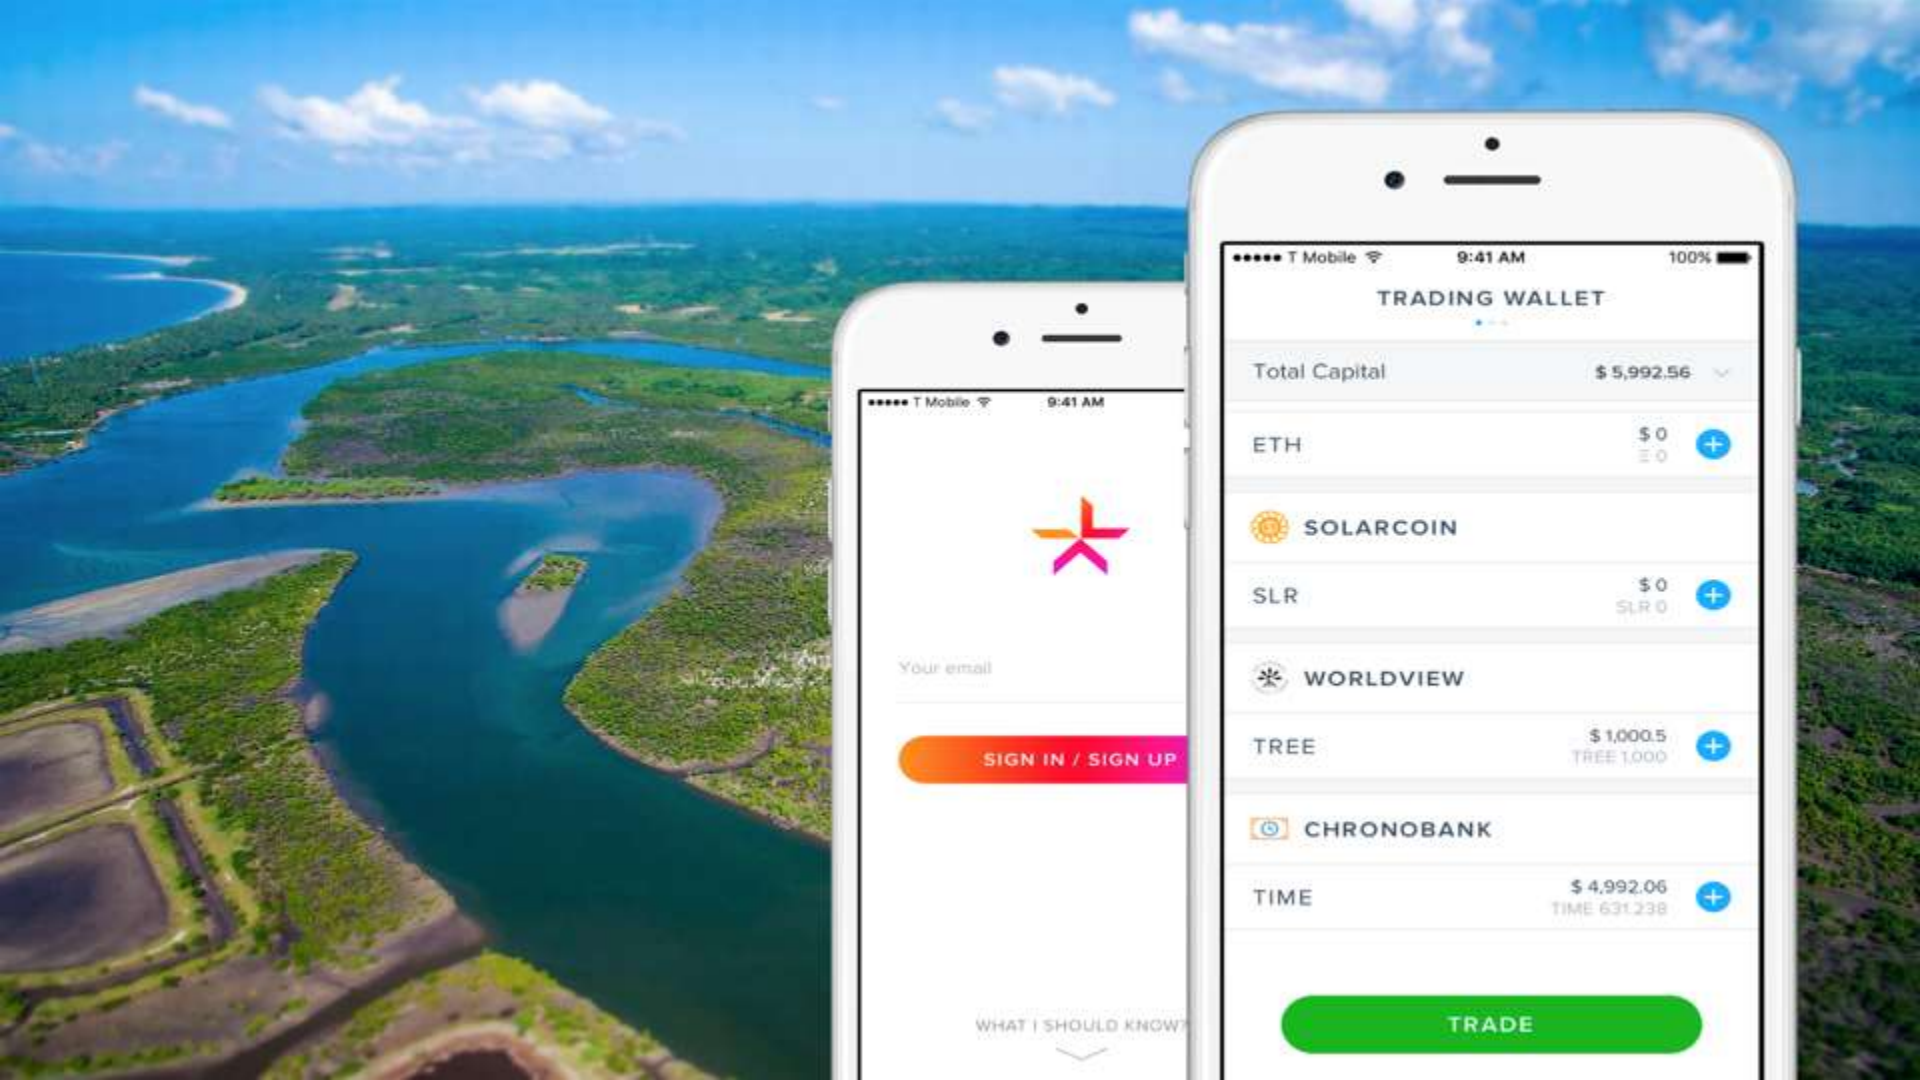

Natural Capital & Blockchain

13TH

WIEF

SARAWAK
MALAYSIA

21-23
NOVEMBER
2017

Blue Carbon

Mangroves: vital to Blue Carbon

TREE is a digital token

=

backed by a living
mangrove tree

...planted on 1 sqm in Thor Heyerdahl Climate Park, Myanmar

Let's get Earth Positive

TREE-volution.com

Alan Laubsch
alan@lykke.com