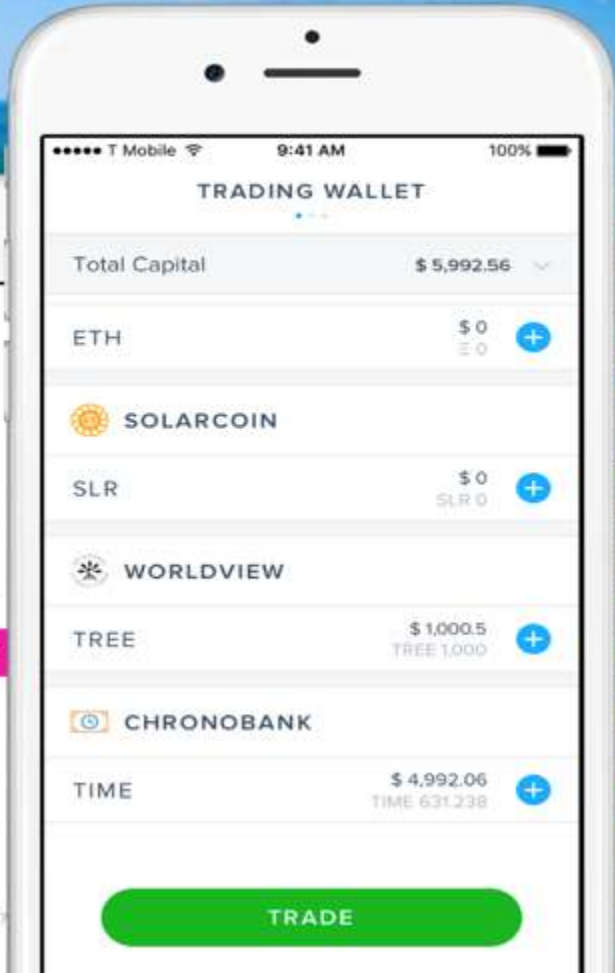

Natural Capital & Blockchain

13TH

WIEF

SARAWAK
MALAYSIA

21-23
NOVEMBER
2017

Blue Carbon

Mangroves: vital to Blue Carbon

TREE is a digital token

=

backed by a living
mangrove tree

...planted on 1 sqm in Thor Heyerdahl Climate Park, Myanmar

Let's get Earth Positive

TREE-volution.com

Alan Laubsch
alan@lykke.com